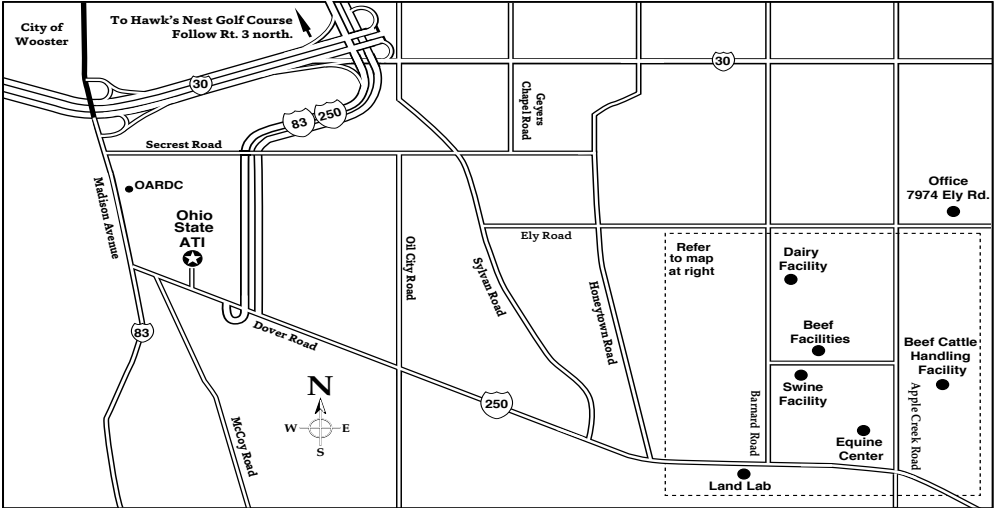

Ohio State ATI Campus

- | | |
|------------------------------|--|
| 1. Halterman Hall | 5. Greenhouse Conservatory |
| 2. Skou Hall | 6. Equipment & Maintenance Buildings |
| 3. Student Activities Center | 7. Applewood Apartment Village |
| 4. Greenhouse Complex | 8. Student Success Services |
| | 9. Landscape & Construction Laboratory |

Grace L. Drake Learning Laboratory

The Grace L. Drake Learning Laboratory is approximately four miles east of the ATI campus on U.S. 250 (just west of the village of Apple Creek) on Barnard Road.

Important notice: In order to minimize potential exposure of our animals to disease, we request that you do not visit our farm or enter our animal facilities if you have been out of the United States in the last five days. We apologize for any inconvenience this may cause.