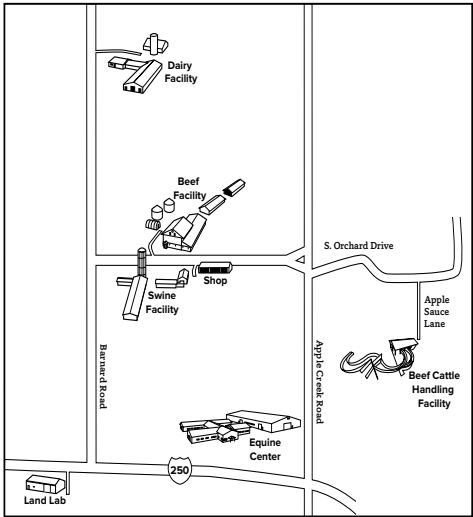

Ohio State ATI Campus

- | | |
|------------------------------|--|
| 1. Halterman Hall | 5. Greenhouse Conservatory |
| 2. Skou Hall | 6. Equipment & Maintenance Buildings |
| 3. Student Activities Center | 7. Applewood Apartment Village |
| 4. Greenhouse Complex | 8. Student Success Services |
| | 9. Landscape & Construction Laboratory |

Grace L. Drake Learning Laboratory

The Grace L. Drake Learning Laboratory is approximately four miles east of the ATI campus on U.S. 250 (just west of the village of Apple Creek) on Barnard Road.

Important notice: In order to minimize potential exposure of our animals to disease, we request that you do not visit our farm or enter our animal facilities if you have been out of the United States in the last five days. We apologize for any inconvenience this may cause.