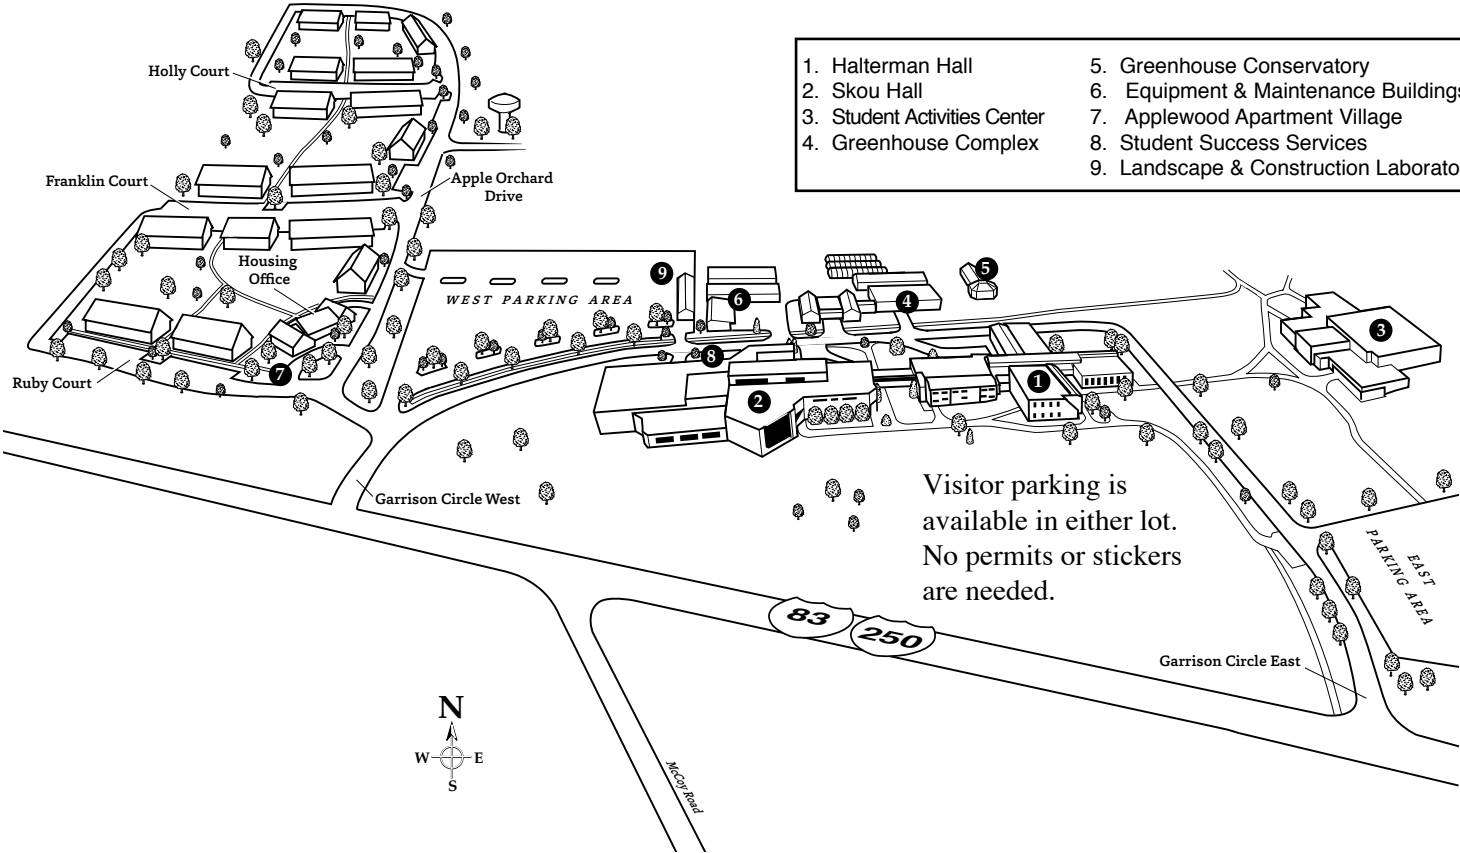

Ohio State ATI Campus

- | | |
|------------------------------|--|
| 1. Halterman Hall | 5. Greenhouse Conservatory |
| 2. Skou Hall | 6. Equipment & Maintenance Buildings |
| 3. Student Activities Center | 7. Applewood Apartment Village |
| 4. Greenhouse Complex | 8. Student Success Services |
| | 9. Landscape & Construction Laboratory |

Grace L. Drake Learning Laboratory

The Grace L. Drake Learning Laboratory is approximately four miles east of the ATI campus on U.S. 250 (just west of the village of Apple Creek) on Barnard Road.

Important notice: In order to minimize potential exposure of our animals to disease, we request that you do not visit our farm or enter our animal facilities if you have been out of the United States in the last five days. We apologize for any inconvenience this may cause.