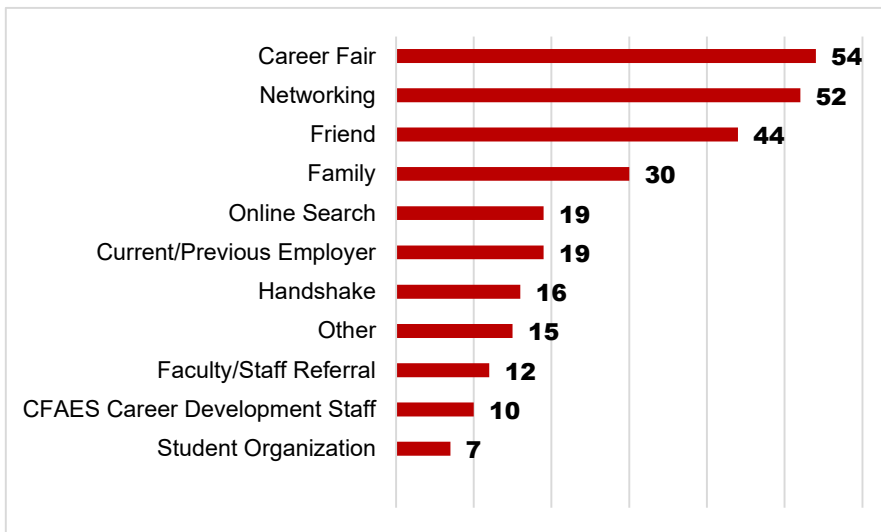

Internship Data AU2018-SU2019

Quick Facts

- Average wage reported by interns: \$13.99 per hour
- Wage range reported by interns: \$8-\$27.50 per hour
- Students completed internships in 23 states, Washington D.C., and three other countries
- 199 Different companies and organizations hired CFAES students as interns
- 89% of students reported internships within the state of Ohio

*Numbers based on 240 total responses

How did you find your internship?

*Multiple responses were encouraged

Reported Internship Locations

Internship Employers

Autumn 2018 - Summer 2019

ATI-Agricultural Communication

Ohio Farm Bureau

ATI-Agriscience Education

Ohio Soybean Council

ATI-Community Leadership

Belmont County Farm Bureau

ATI-Livestock Production & Management

Fairmeadow Sheepfarm

Agribusiness and Applied Economics